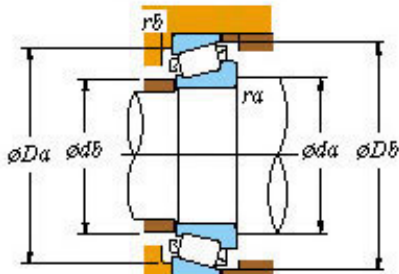

■ Mounting dimensions

Lm11949/10 Bearing 2D drawings and 3D CAD models

Koyo Lm11949/10 Auto Part Bearings 33210, 12649/10, 48548/10 Toyota, KIA, Hyundai, Nissan

Bearing No. Lm11949/10

Bearing No.	LM11949/10
d	19.05
D	45.237
T	15.494
B	16.637
r(min)	1.2
r1(min)	1.2
Cr	36.8
C0r	30.1
Cu	4.25
Grease lub.	9400
Oil lub.	13000
C	12.065
a	10.0 mm
da	25.0
db	23.5
Da	39.5
Db	41.5
ra(max)	1.2
rb(max)	1.2
e	0.30
Y1	2.00
Y0	1.10
(Refer.)Mass(kg)	0.124